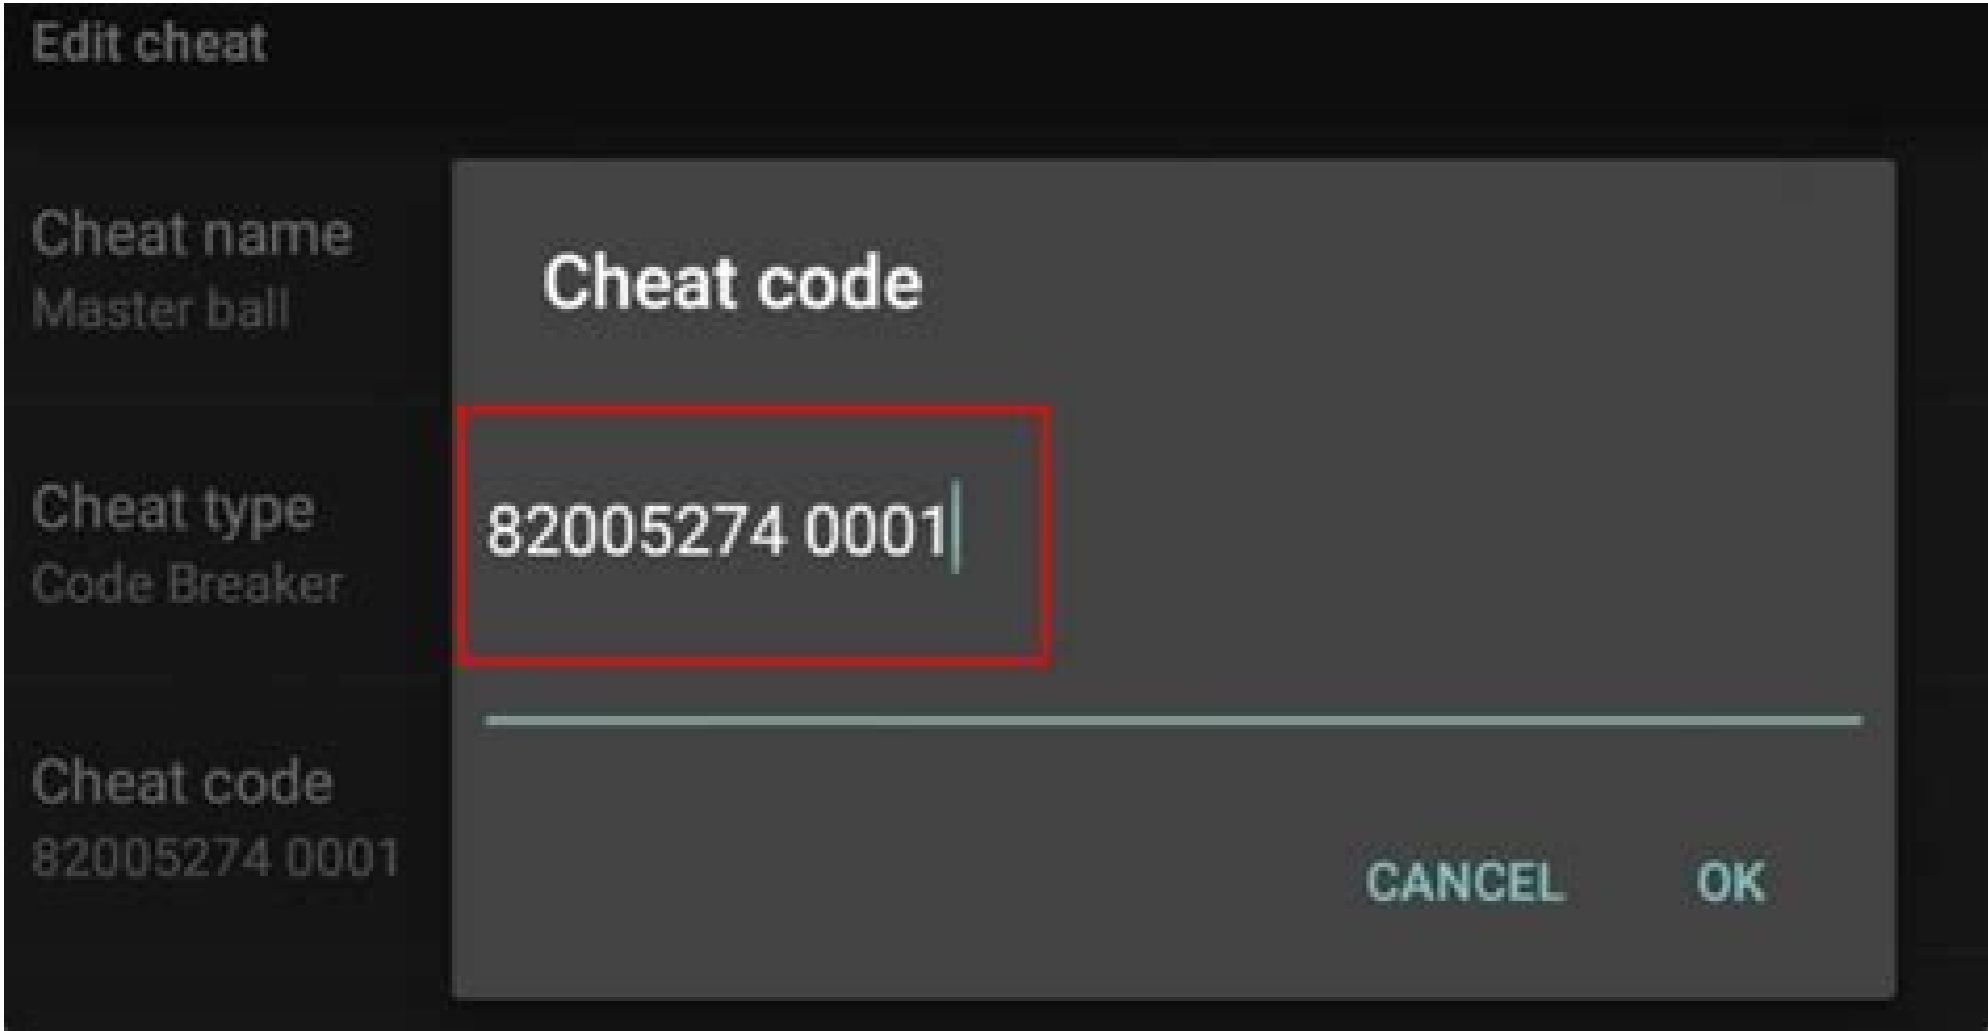

How to catch trainer pokemon in emerald. Pokemon emerald cheat codes catch any pokemon.